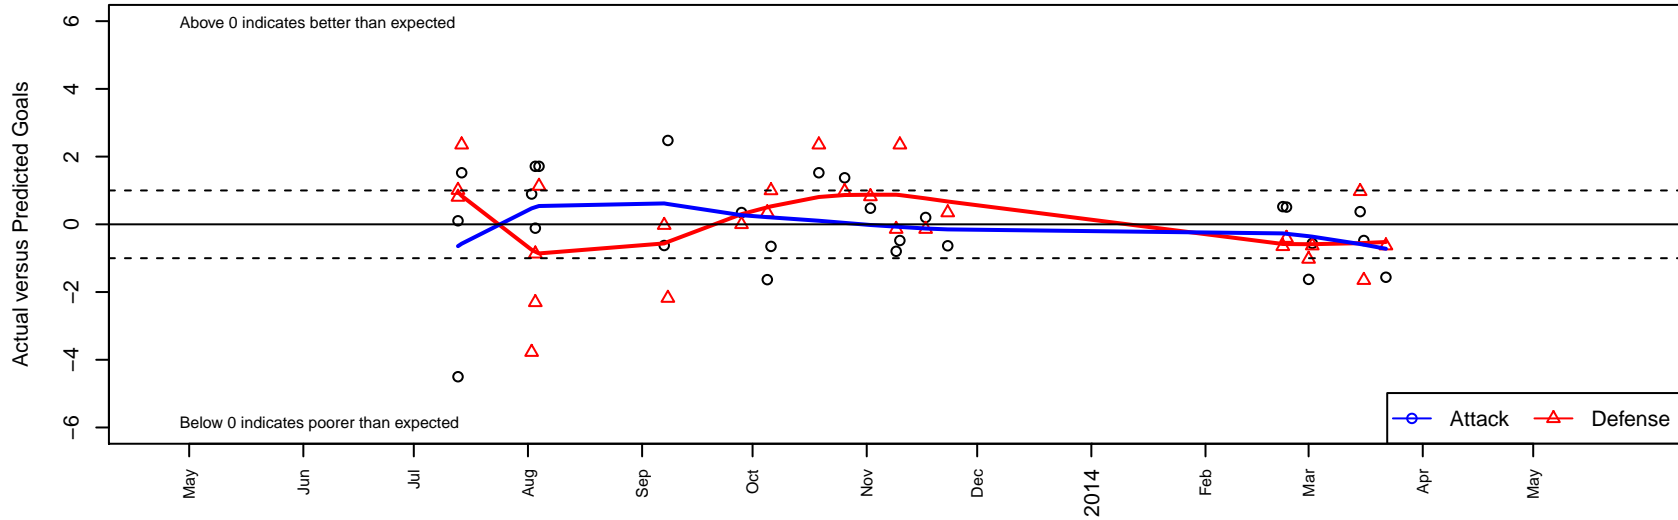

Wenatchee Fire Black Lopez G02

Wenatchee Fire FC
 Wenatchee, WA
 G02 total strength=225
 attack=0.23 defense=0.08

fall league = PSPL Classic 1 U11, Spr PSPL CI
 alt names used:
 G02 Wenatchee Fire
 Wenatchee Fire G02-Black-Lopez
 Wenatchee Fire Orange FC

Venues played:
 ISC Gunners Invitational GU11
 Blast Off GU11 C
 PSPL Classic 1 U11
 Spr PSPL Classic 1 U11

Wenatchee Fire Black Lopez G02
 Dots are actual minus expected GF (blue circles) and GA (red triangles).
 Blue line is smoothed change in attack strength. Red is smoothed change in defense strength.